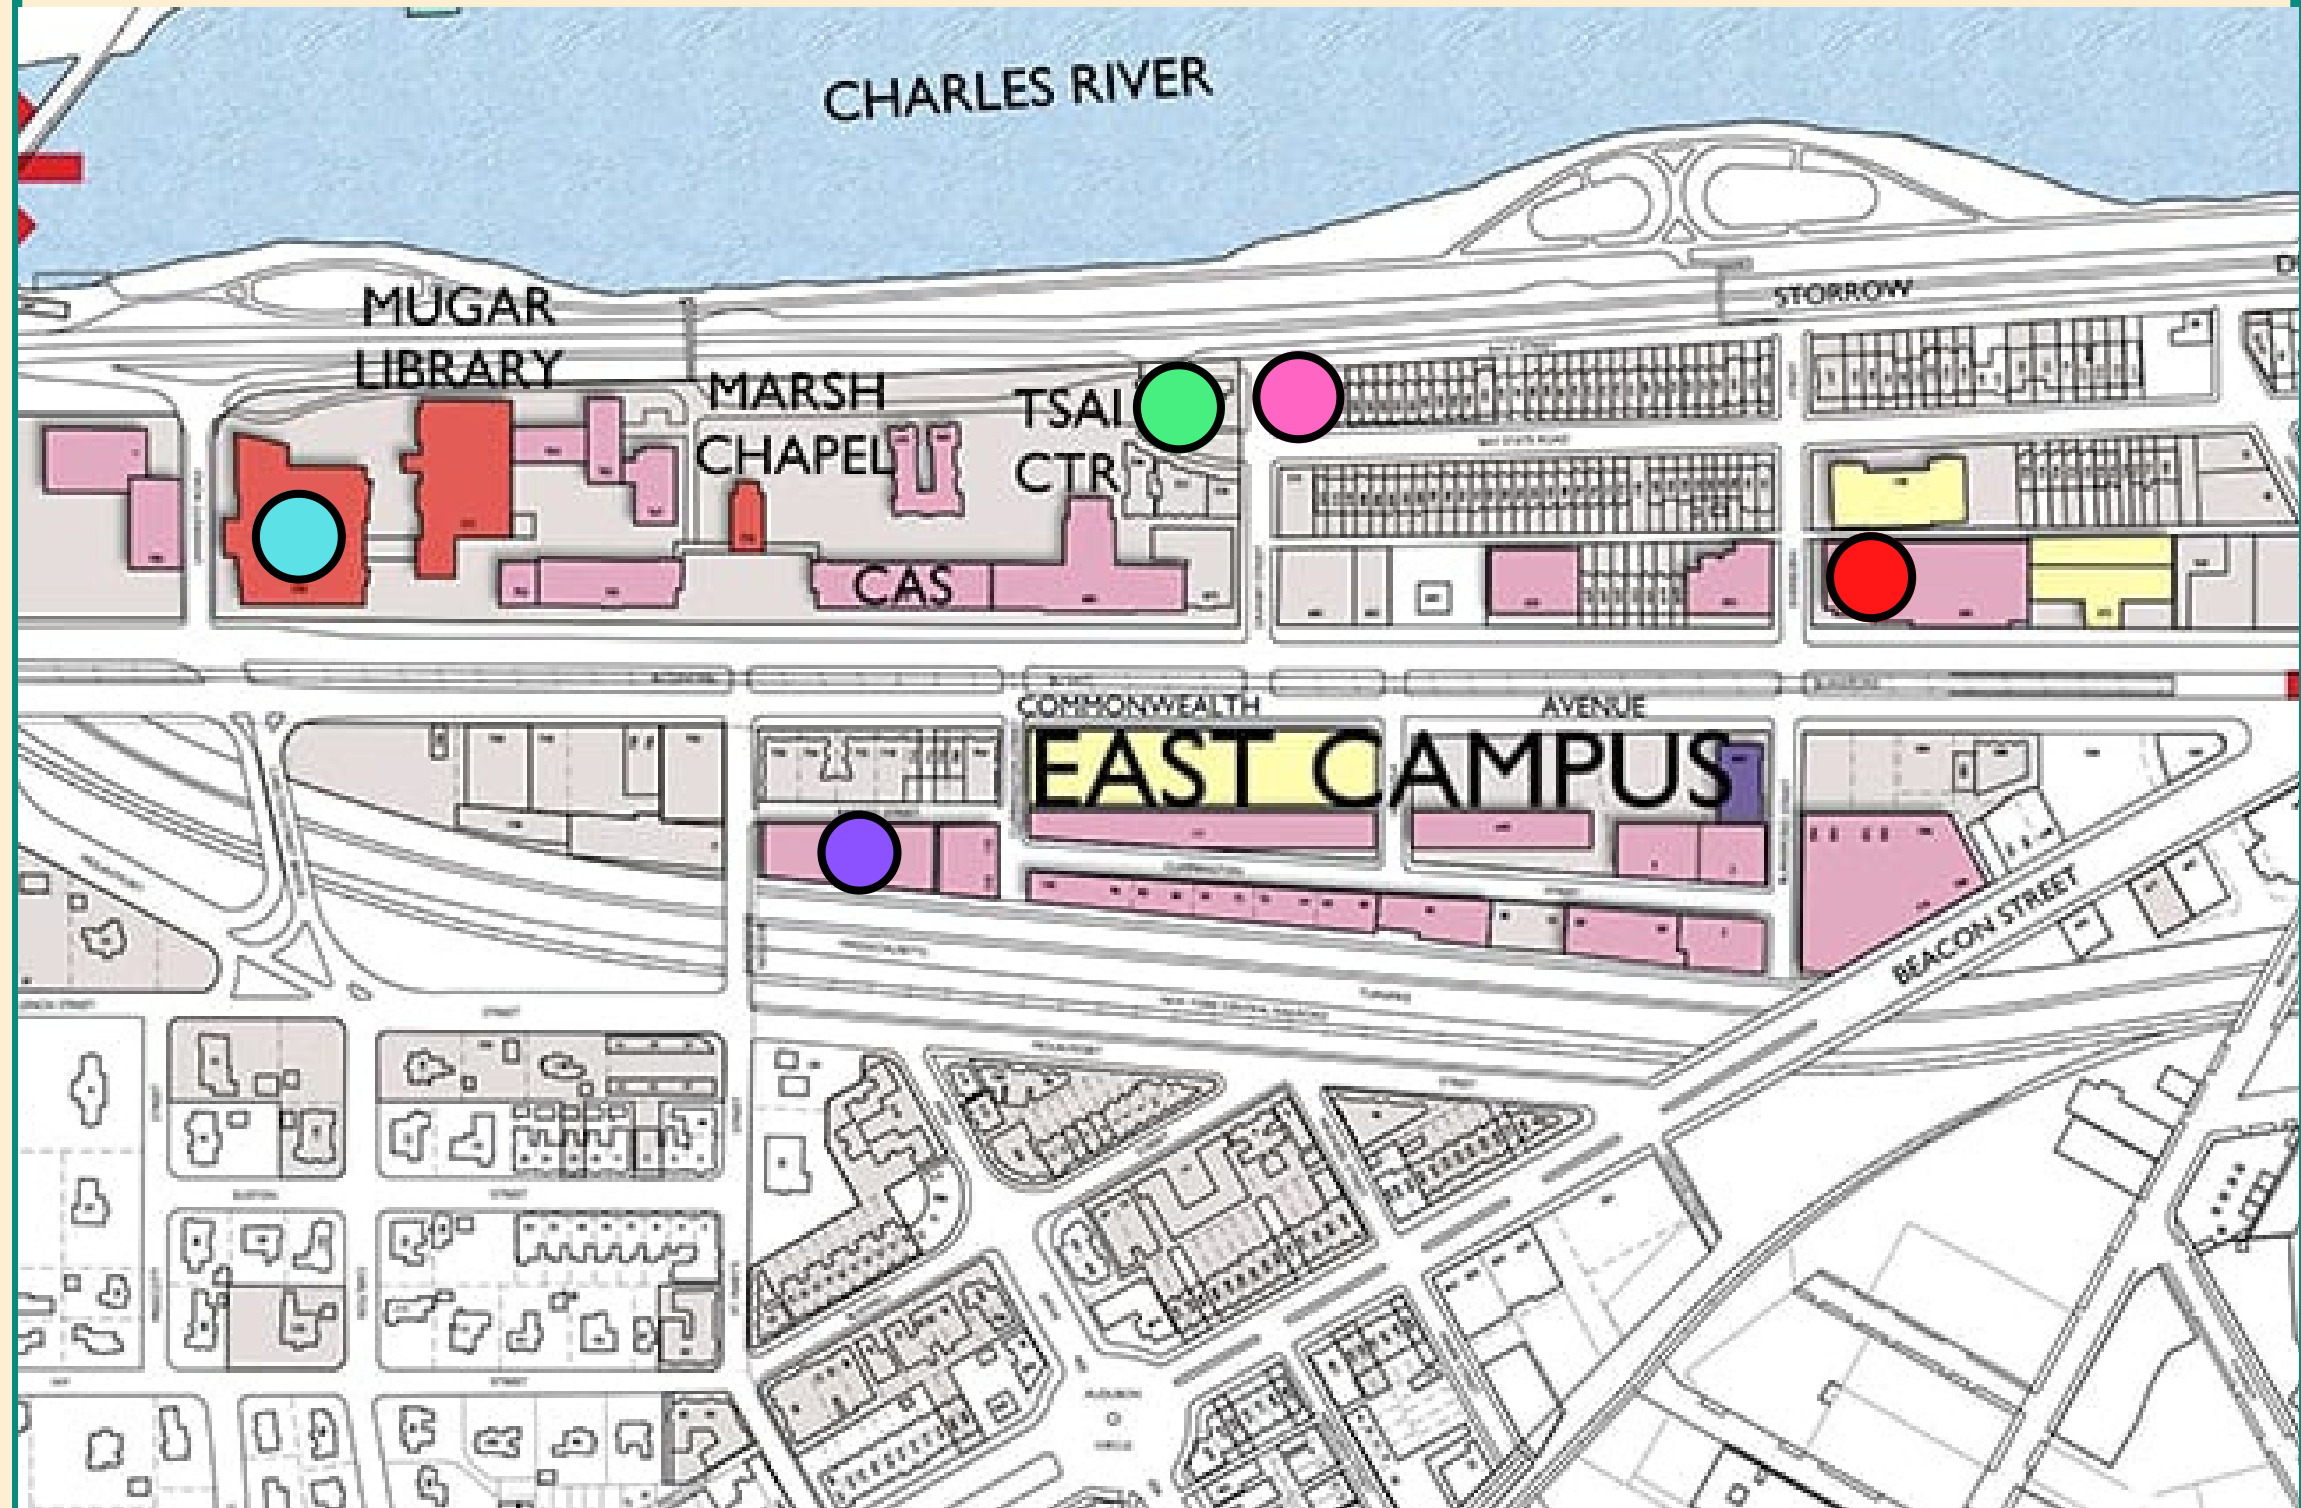

FORMAL RECRUITMENT

- Metcalfe Ballroom
- Kappa Alpha Theta
- Alpha Delta Pi
- Delta Gamma
- Sigma Kappa
- Sigma Delta Tau
- Alpha Phi
- Alpha Epsilon Phi
- Kappa Delta
- Delta Delta Delta
- Gamma Phi Beta

@BUPANHEL

Directions

Metcalf Ballroom

- 2nd Floor of the George Sherman Union, 775 Commonwealth Ave

Kappa Alpha Theta

- Room B03 in the Basement of the GSU (BU Central) - 775 Commonwealth Ave

Alpha Delta Pi