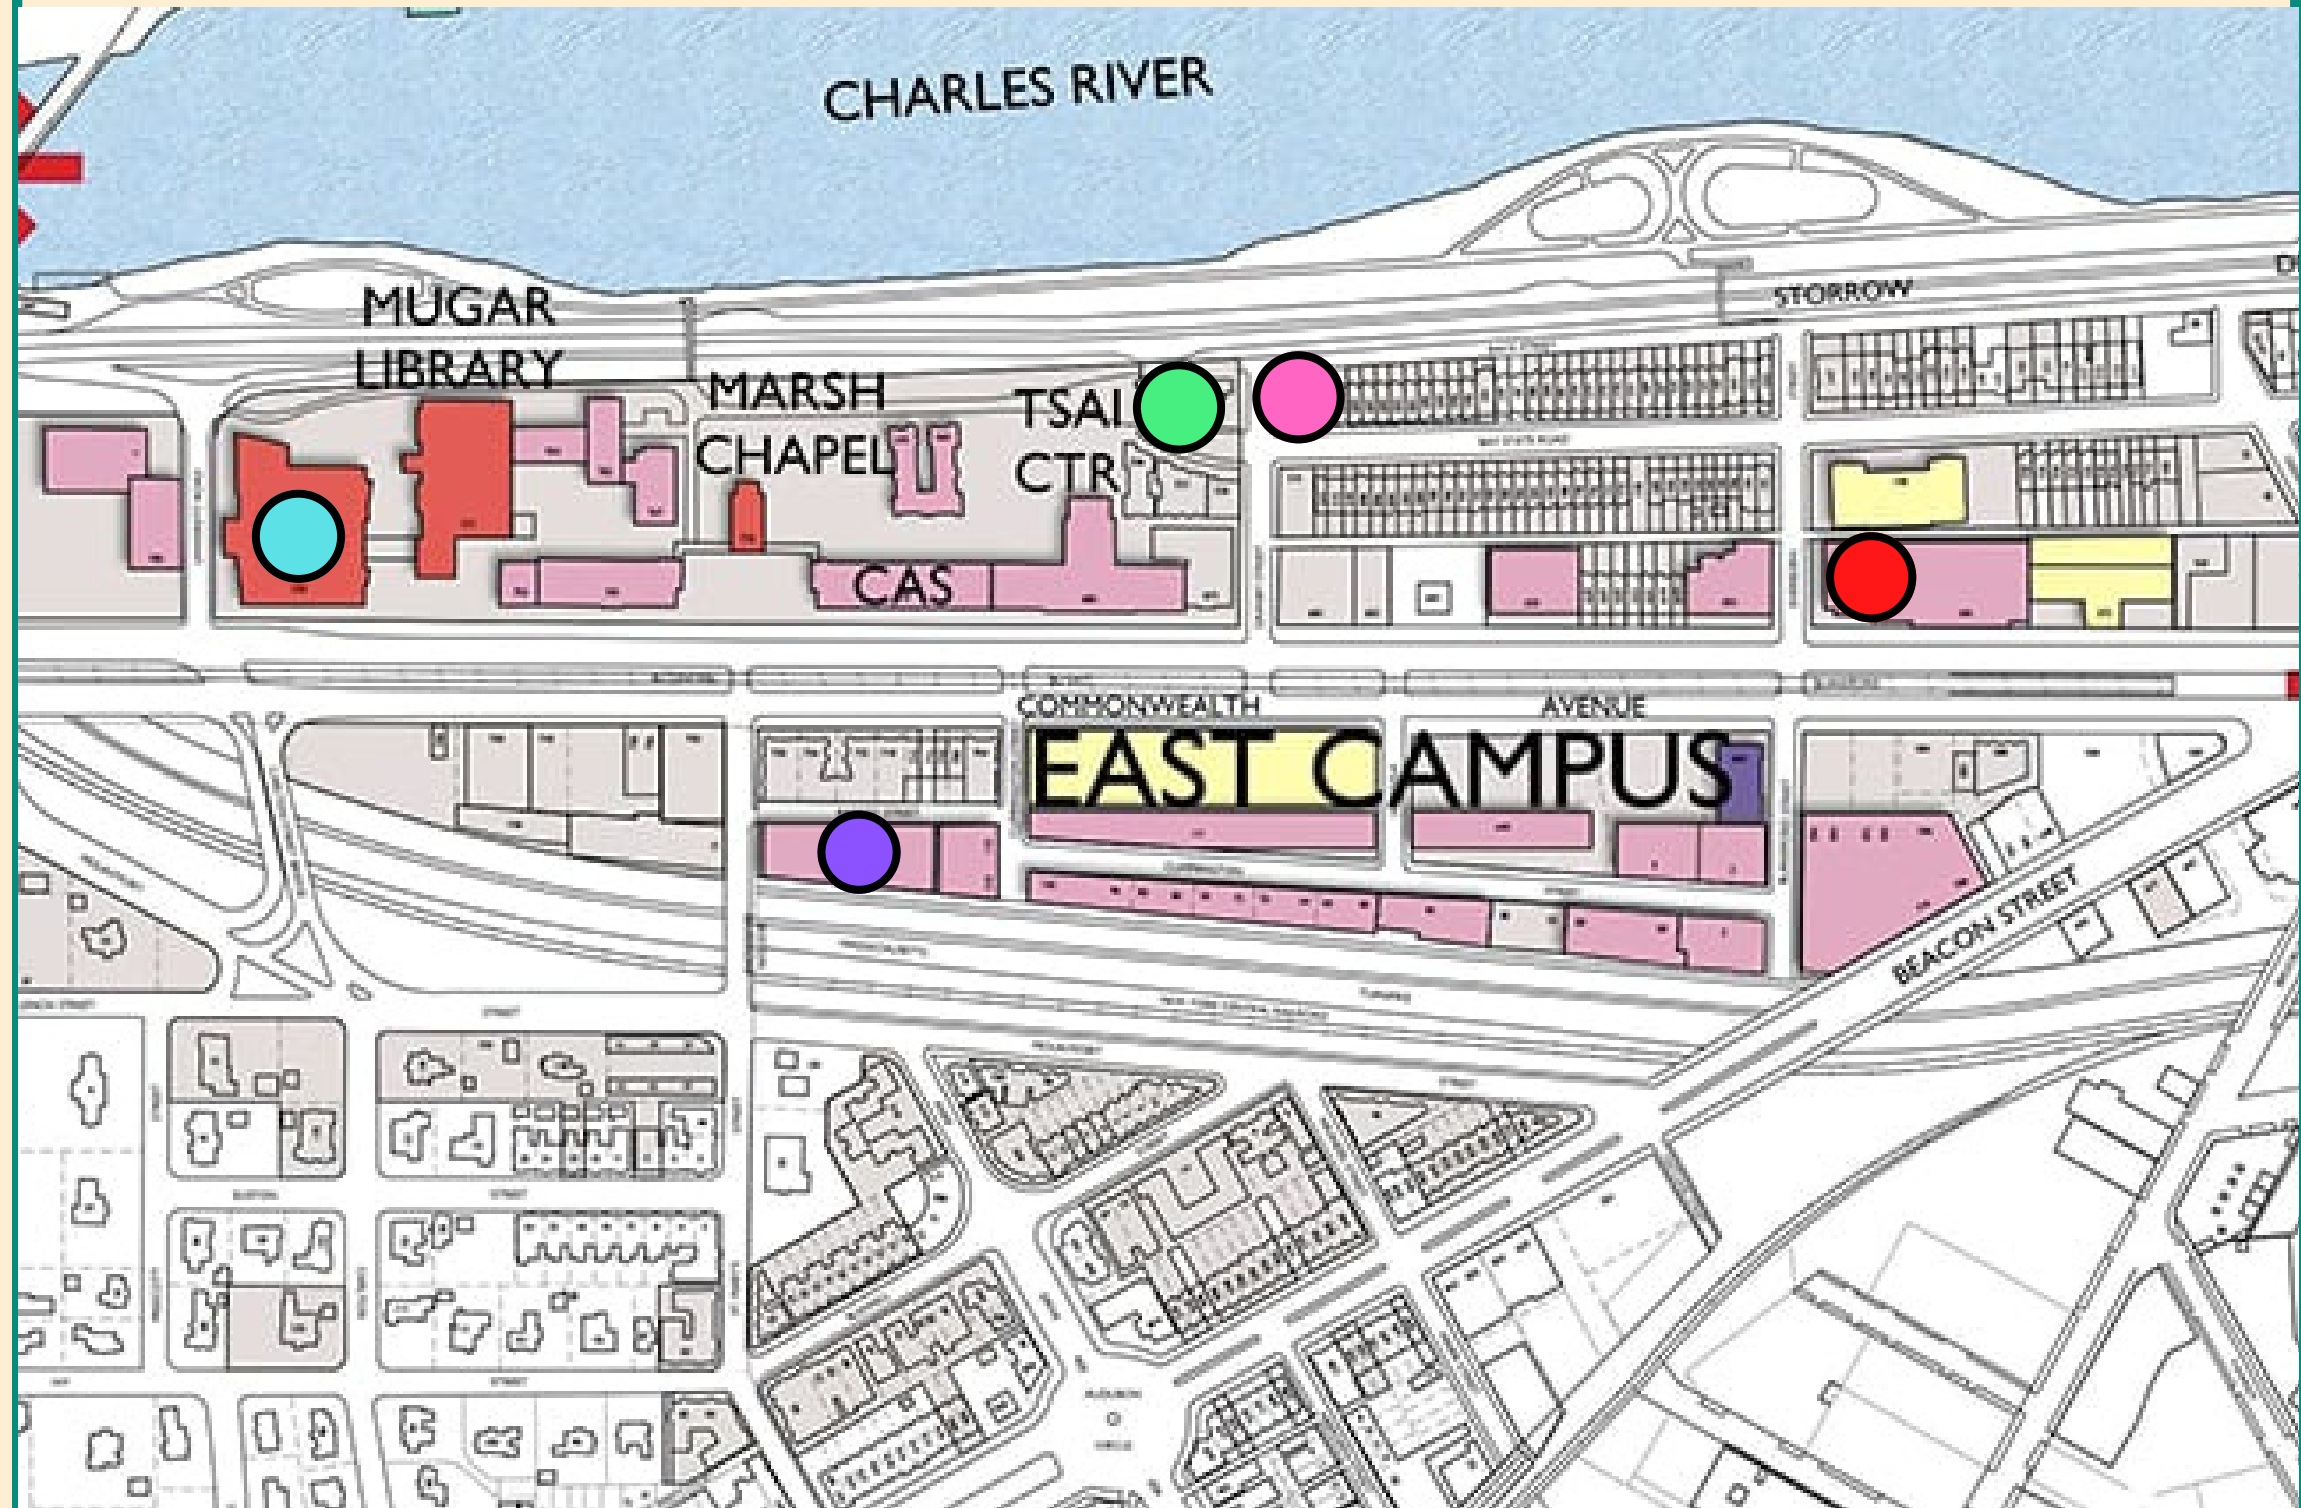

FORMAL RECRUITMENT

- Metcalfe Ballroom
- Alpha Phi
- Alpha Delta Pi
- Delta Gamma
- Delta Delta Delta
- Kappa Alpha Theta
- Alpha Epsilon Phi
- Kappa Delta
- Gamma Phi Beta
- Sigma Delta Tau
- Sigma Kappa

@BUPANHEL

Directions

Metcalf Ballroom

- 2nd Floor of the George Sherman Union, 775 Commonwealth Ave

Alpha Epsilon Phi

- Room 426/423 (4th floor) in Hillel - 213 Bay State Road

Delta Gamma

- Room 219A - 2nd Floor of the GSU next to the Metcalf Ballroom, 775 Commonwealth Ave

Alpha Delta Pi

- Room B03A in the Basement of the GSU (GSU Alley) - 775 Commonwealth Ave

Delta Delta Delta

- Room 239 on the 2nd Floor of the George Sherman Union (Terrace Lounge)

Alpha Phi

- Room 330A on the third floor of the GSU (East Balcony) - Go up the stairs in the back of the Metcalf Ballroom to enter